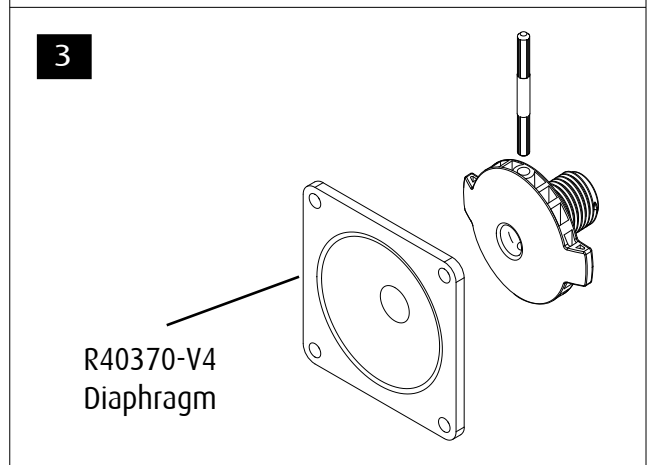

MAINTENANCE