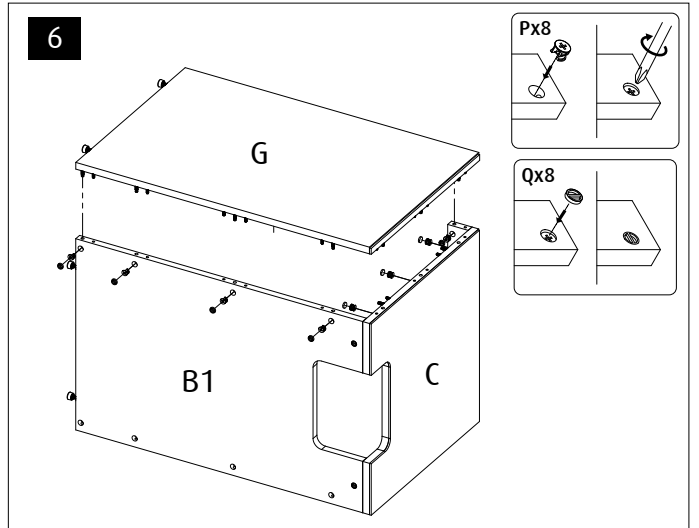

Red Sea REEFER™

170 G2 / 200 G2

Aquarium & Cabinet Assembly Manual

Resource & Support Center:
www.redseafish.com/support/

Water Management

Cabinet

Label	Part Description	170 G2		200 G2	
		BLACK	WHITE	BLACK	WHITE
A	Cabinet Bottom	5272G2		7672B	
B1	Cabinet Rear	7674B		7674B	
B2	Cabinet Side Top Support Left	4904G2-L		7680LB-G2	
B3	Cabinet Side Top Support Right	4904G2-R		7680RB-G2	
B4	Cabinet Rear Bottom Support	6132B		6132B	
C	Cabinet Top (Located under the glass tank)	4899G2		7671G2	
D	Cabinet Door 60	5275B	5275W	5275B	5275W
E	Cabinet Front Upper	7676B		7676B	
F	Cabinet Side Left	4900G2-B	4900G2-WB	7679B-G2	7679WB-G2
G	Cabinet Side Right	4901G2-B	4901G2-WB	7678B-G2	7678WB-G2
H	Cabinet Socket	7673B	7673WB	7673B	7673WB

		170/200
L1		2
L2		2
M		28
N		32
P		28
Q		28
R		1
S		1
V1		12
V2		2
V3		11
W		11
ZP		8
ZW		
ZB		

17

A

B

x4

C

x8

18