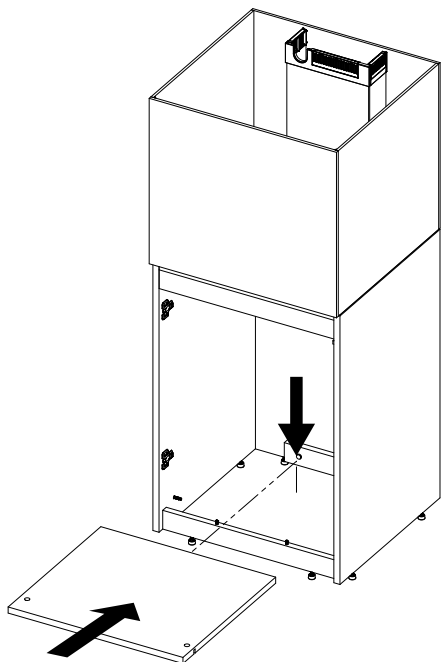

Red Sea REEFER™

170 G2 / 200 G2

Aquarium & Cabinet Assembly Manual

Resource & Support Center:
www.redseafish.com/support/

Water Management

Cabinet

Label	Part Description	170 G2		200 G2	
		BLACK	WHITE	BLACK	WHITE
A	Cabinet Bottom	5272G2		7672B	
B1	Cabinet Rear	7674B		7674B	
B2	Cabinet Side Top Support Left	4904G2-L		7680LB-G2	
B3	Cabinet Side Top Support Right	4904G2-R		7680RB-G2	
B4	Cabinet Rear Bottom Support	6132B		6132B	
C	Cabinet Top (Located under the glass tank)	4899G2		7671G2	
D	Cabinet Door 60	5275B	5275W	5275B	5275W
E	Cabinet Front Upper	7676B		7676B	
F	Cabinet Side Left	4900G2-B	4900G2-WB	7679B-G2	7679WB-G2
G	Cabinet Side Right	4901G2-B	4901G2-WB	7678B-G2	7678WB-G2
H	Cabinet Socket	7673B	7673WB	7673B	7673WB

		170/200
L1		2
L2		2
M		28
N		32
P		28
Q		28
R		1
S		1
V1		12
V2		2
V3		11
W		11
ZP		8
ZW		
ZB		

17

A

B

x4

C

x8

18