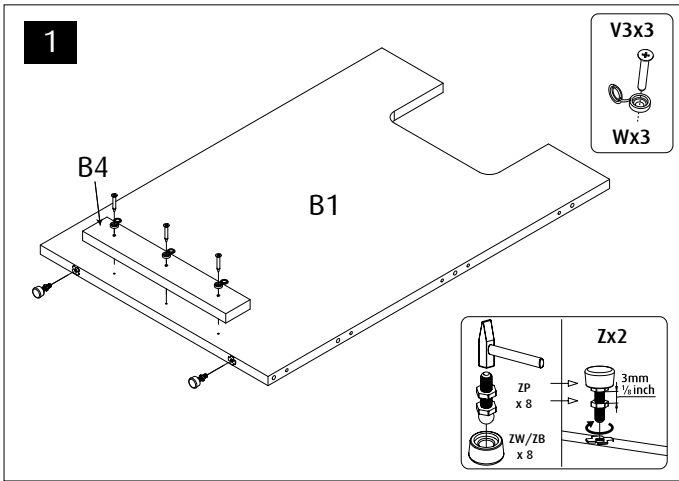

Red Sea REEFER™

170 G2 / 200 G2

Aquarium & Cabinet Assembly Manual

Resource & Support Center:
www.redseafish.com/support/

Water Management

Cabinet

Label	Part Description	170 G2		200 G2	
		BLACK	WHITE	BLACK	WHITE
A	Cabinet Bottom	5272G2		7672B	
B1	Cabinet Rear	7674B		7674B	
B2	Cabinet Side Top Support Left	4904G2-L		7680LB-G2	
B3	Cabinet Side Top Support Right	4904G2-R		7680RB-G2	
B4	Cabinet Rear Bottom Support	6132B		6132B	
C	Cabinet Top (Located under the glass tank)	4899G2		7671G2	
D	Cabinet Door 60	5275B	5275W	5275B	5275W
E	Cabinet Front Upper	7676B		7676B	
F	Cabinet Side Left	4900G2-B	4900G2-WB	7679B-G2	7679WB-G2
G	Cabinet Side Right	4901G2-B	4901G2-WB	7678B-G2	7678WB-G2
H	Cabinet Socket	7673B	7673WB	7673B	7673WB

		170/200
L1		2
L2		2
M		28
N		32
P		28
Q		28
R		1
S		1
V1		12
V2		2
V3		11
W		11
ZP		8
ZW		
ZB		

17

A

B

x4

C

x8

18