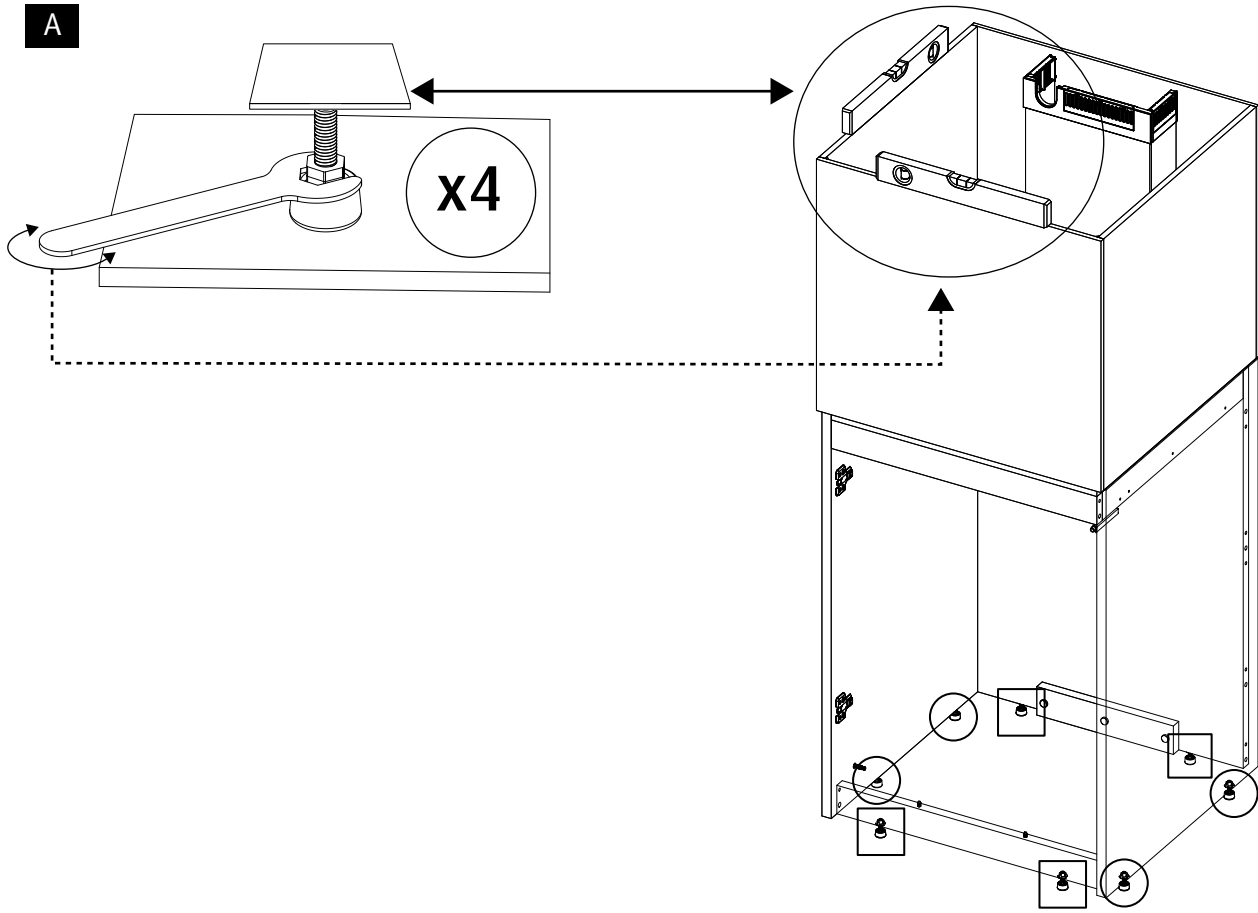

Red Sea REEFER™

170 G2 / 200 G2

Aquarium & Cabinet Assembly Manual

Resource & Support Center:
www.redseafish.com/support/

Water Management

Cabinet

Label	Part Description	170 G2		200 G2	
		BLACK	WHITE	BLACK	WHITE
A	Cabinet Bottom	5272G2		7672B	
B1	Cabinet Rear	7674B		7674B	
B2	Cabinet Side Top Support Left	4904G2-L		7680LB-G2	
B3	Cabinet Side Top Support Right	4904G2-R		7680RB-G2	
B4	Cabinet Rear Bottom Support	6132B		6132B	
C	Cabinet Top (Located under the glass tank)	4899G2		7671G2	
D	Cabinet Door 60	5275B	5275W	5275B	5275W
E	Cabinet Front Upper	7676B		7676B	
F	Cabinet Side Left	4900G2-B	4900G2-WB	7679B-G2	7679WB-G2
G	Cabinet Side Right	4901G2-B	4901G2-WB	7678B-G2	7678WB-G2
H	Cabinet Socket	7673B	7673WB	7673B	7673WB

		170/200
L1		2
L2		2
M		28
N		32
P		28
Q		28
R		1
S		1
V1		12
V2		2
V3		11
W		11
ZP		8
ZW		
ZB		

17

A

B

x4

C

x8

18