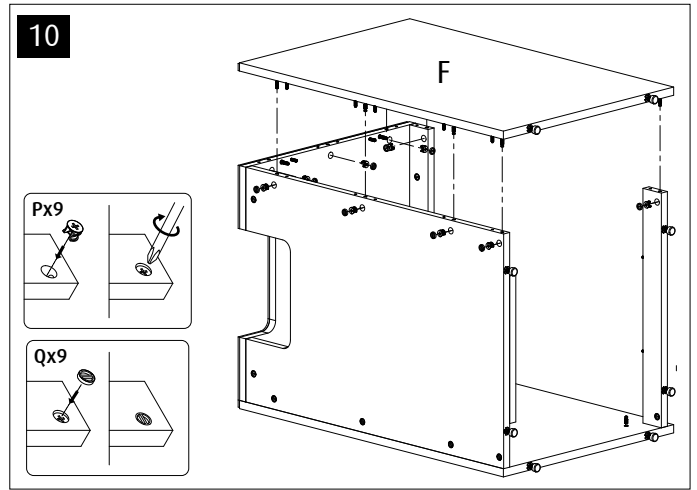

Red Sea REEFER™

170 G2 / 200 G2

Aquarium & Cabinet Assembly Manual

Resource & Support Center:
www.redseafish.com/support/

Water Management

Cabinet

Label	Part Description	170 G2		200 G2	
		BLACK	WHITE	BLACK	WHITE
A	Cabinet Bottom	5272G2		7672B	
B1	Cabinet Rear	7674B		7674B	
B2	Cabinet Side Top Support Left	4904G2-L		7680LB-G2	
B3	Cabinet Side Top Support Right	4904G2-R		7680RB-G2	
B4	Cabinet Rear Bottom Support	6132B		6132B	
C	Cabinet Top (Located under the glass tank)	4899G2		7671G2	
D	Cabinet Door 60	5275B	5275W	5275B	5275W
E	Cabinet Front Upper	7676B		7676B	
F	Cabinet Side Left	4900G2-B	4900G2-WB	7679B-G2	7679WB-G2
G	Cabinet Side Right	4901G2-B	4901G2-WB	7678B-G2	7678WB-G2
H	Cabinet Socket	7673B	7673WB	7673B	7673WB

		170/200
L1		2
L2		2
M		28
N		32
P		28
Q		28
R		1
S		1
V1		12
V2		2
V3		11
W		11
ZP		8
ZW		
ZB		

17

A

B

x4

C

x8

18