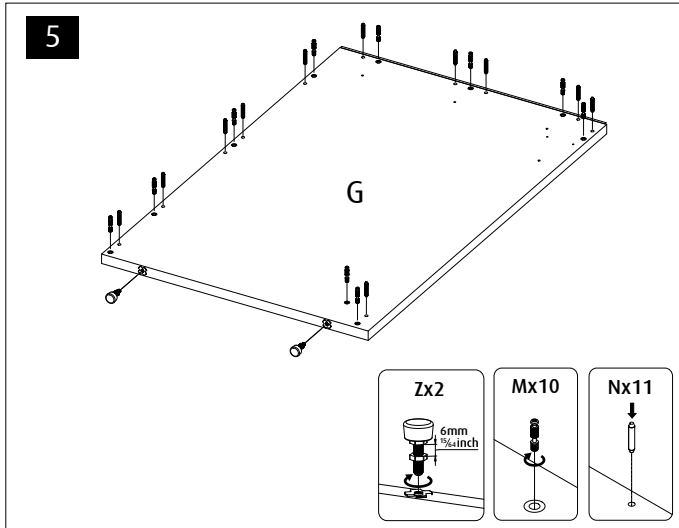

Red Sea REEFER™

170 G2 / 200 G2

Aquarium & Cabinet Assembly Manual

Resource & Support Center:
www.redseafish.com/support/

Water Management

Cabinet

Label	Part Description	170 G2		200 G2	
		BLACK	WHITE	BLACK	WHITE
A	Cabinet Bottom	5272G2		7672B	
B1	Cabinet Rear	7674B		7674B	
B2	Cabinet Side Top Support Left	4904G2-L		7680LB-G2	
B3	Cabinet Side Top Support Right	4904G2-R		7680RB-G2	
B4	Cabinet Rear Bottom Support	6132B		6132B	
C	Cabinet Top (Located under the glass tank)	4899G2		7671G2	
D	Cabinet Door 60	5275B	5275W	5275B	5275W
E	Cabinet Front Upper	7676B		7676B	
F	Cabinet Side Left	4900G2-B	4900G2-WB	7679B-G2	7679WB-G2
G	Cabinet Side Right	4901G2-B	4901G2-WB	7678B-G2	7678WB-G2
H	Cabinet Socket	7673B	7673WB	7673B	7673WB

		170/200
L1		2
L2		2
M		28
N		32
P		28
Q		28
R		1
S		1
V1		12
V2		2
V3		11
W		11
ZP		8
ZW		
ZB		

17

A

B

x4

C

x8

18