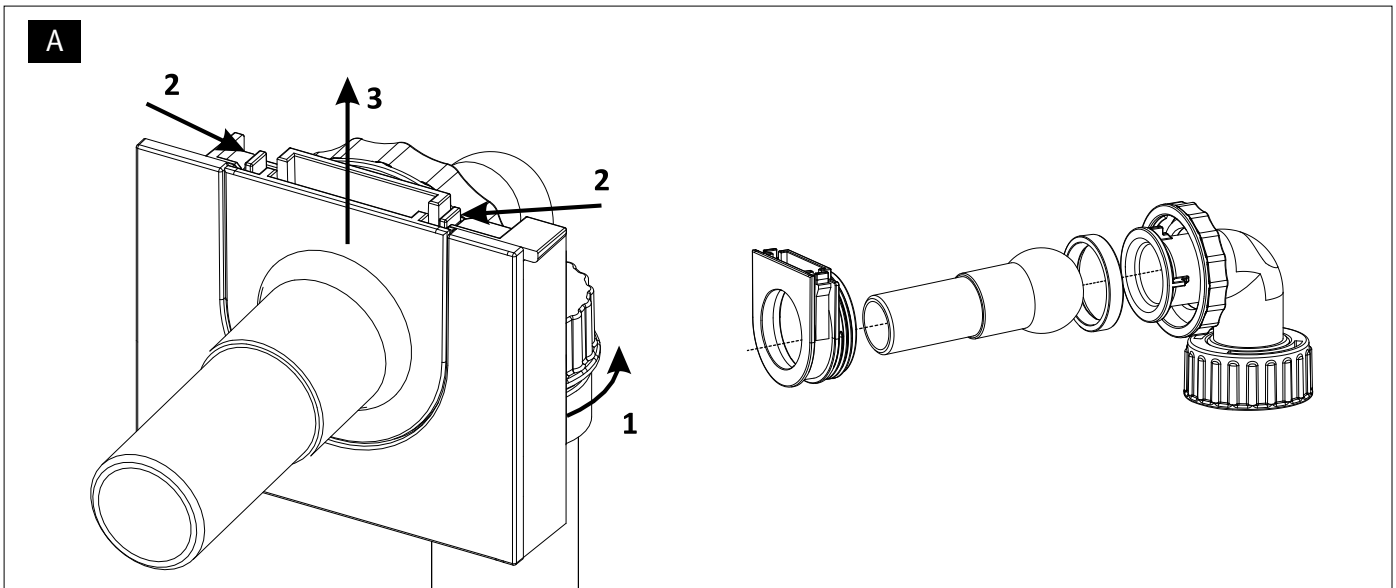

MAINTENANCE