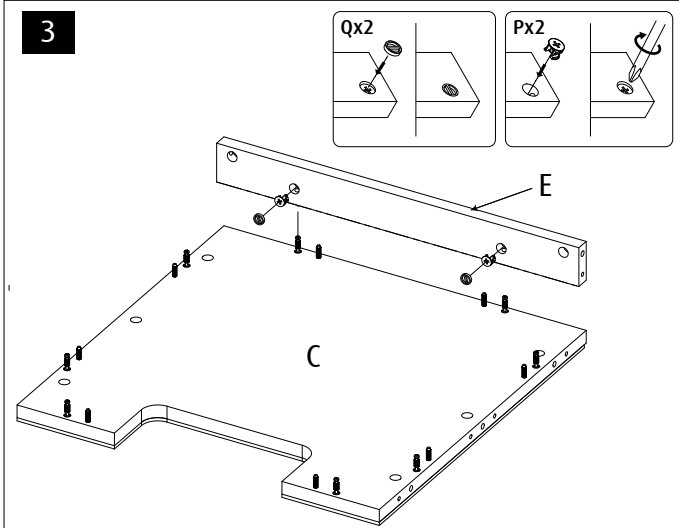

Red Sea REEFER™

170 G2 / 200 G2

Aquarium & Cabinet Assembly Manual

Resource & Support Center:
www.redseafish.com/support/

Water Management

Cabinet

Label	Part Description	170 G2		200 G2	
		BLACK	WHITE	BLACK	WHITE
A	Cabinet Bottom	5272G2		7672B	
B1	Cabinet Rear	7674B		7674B	
B2	Cabinet Side Top Support Left	4904G2-L		7680LB-G2	
B3	Cabinet Side Top Support Right	4904G2-R		7680RB-G2	
B4	Cabinet Rear Bottom Support	6132B		6132B	
C	Cabinet Top (Located under the glass tank)	4899G2		7671G2	
D	Cabinet Door 60	5275B	5275W	5275B	5275W
E	Cabinet Front Upper	7676B		7676B	
F	Cabinet Side Left	4900G2-B	4900G2-WB	7679B-G2	7679WB-G2
G	Cabinet Side Right	4901G2-B	4901G2-WB	7678B-G2	7678WB-G2
H	Cabinet Socket	7673B	7673WB	7673B	7673WB

		170/200
L1		2
L2		2
M		28
N		32
P		28
Q		28
R		1
S		1
V1		12
V2		2
V3		11
W		11
ZP		8
ZW		
ZB		

17

A

B

x4

C

x8

18