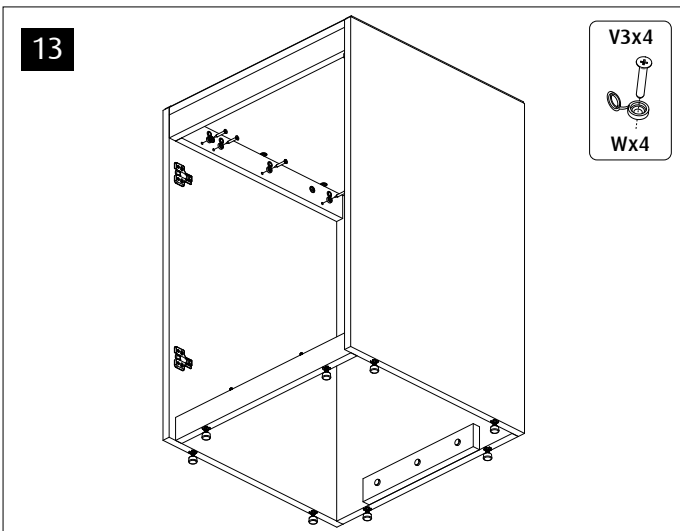

Red Sea REEFER™

170 G2 / 200 G2

Aquarium & Cabinet Assembly Manual

Resource & Support Center:
www.redseafish.com/support/

Water Management

Cabinet

Label	Part Description	170 G2		200 G2	
		BLACK	WHITE	BLACK	WHITE
A	Cabinet Bottom	5272G2		7672B	
B1	Cabinet Rear	7674B		7674B	
B2	Cabinet Side Top Support Left	4904G2-L		7680LB-G2	
B3	Cabinet Side Top Support Right	4904G2-R		7680RB-G2	
B4	Cabinet Rear Bottom Support	6132B		6132B	
C	Cabinet Top (Located under the glass tank)	4899G2		7671G2	
D	Cabinet Door 60	5275B	5275W	5275B	5275W
E	Cabinet Front Upper	7676B		7676B	
F	Cabinet Side Left	4900G2-B	4900G2-WB	7679B-G2	7679WB-G2
G	Cabinet Side Right	4901G2-B	4901G2-WB	7678B-G2	7678WB-G2
H	Cabinet Socket	7673B	7673WB	7673B	7673WB

		170/200
L1		2
L2		2
M		28
N		32
P		28
Q		28
R		1
S		1
V1		12
V2		2
V3		11
W		11
ZP		8
ZW		
ZB		

17

A

B

x4

C

x8

18