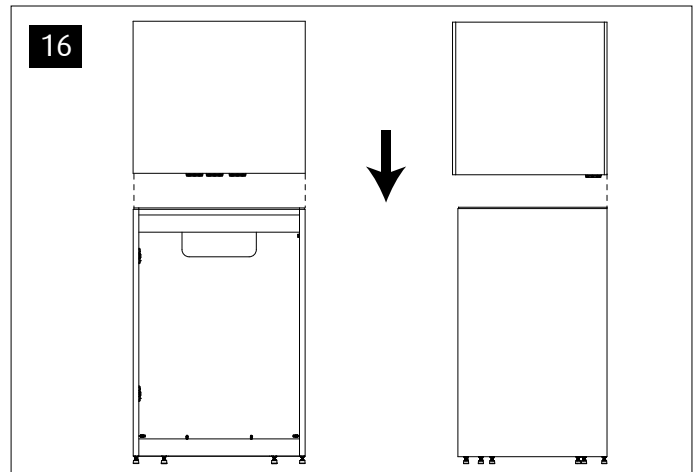

Red Sea REEFER™

170 G2 / 200 G2

Aquarium & Cabinet Assembly Manual

Resource & Support Center:
www.redseafish.com/support/

Water Management

Cabinet

Label	Part Description	170 G2		200 G2	
		BLACK	WHITE	BLACK	WHITE
A	Cabinet Bottom	5272G2		7672B	
B1	Cabinet Rear	7674B		7674B	
B2	Cabinet Side Top Support Left	4904G2-L		7680LB-G2	
B3	Cabinet Side Top Support Right	4904G2-R		7680RB-G2	
B4	Cabinet Rear Bottom Support	6132B		6132B	
C	Cabinet Top (Located under the glass tank)	4899G2		7671G2	
D	Cabinet Door 60	5275B	5275W	5275B	5275W
E	Cabinet Front Upper	7676B		7676B	
F	Cabinet Side Left	4900G2-B	4900G2-WB	7679B-G2	7679WB-G2
G	Cabinet Side Right	4901G2-B	4901G2-WB	7678B-G2	7678WB-G2
H	Cabinet Socket	7673B	7673WB	7673B	7673WB

		170/200
L1		2
L2		2
M		28
N		32
P		28
Q		28
R		1
S		1
V1		12
V2		2
V3		11
W		11
ZP		8
ZW		
ZB		

17

A

B

x4

C

x8

18