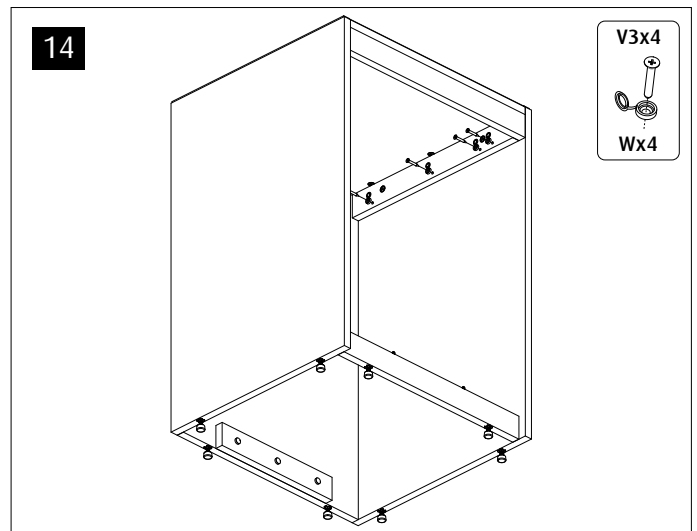

Red Sea REEFER™

170 G2 / 200 G2

Aquarium & Cabinet Assembly Manual

Resource & Support Center:
www.redseafish.com/support/

Water Management

Cabinet

Label	Part Description	170 G2		200 G2	
		BLACK	WHITE	BLACK	WHITE
A	Cabinet Bottom	5272G2		7672B	
B1	Cabinet Rear	7674B		7674B	
B2	Cabinet Side Top Support Left	4904G2-L		7680LB-G2	
B3	Cabinet Side Top Support Right	4904G2-R		7680RB-G2	
B4	Cabinet Rear Bottom Support	6132B		6132B	
C	Cabinet Top (Located under the glass tank)	4899G2		7671G2	
D	Cabinet Door 60	5275B	5275W	5275B	5275W
E	Cabinet Front Upper	7676B		7676B	
F	Cabinet Side Left	4900G2-B	4900G2-WB	7679B-G2	7679WB-G2
G	Cabinet Side Right	4901G2-B	4901G2-WB	7678B-G2	7678WB-G2
H	Cabinet Socket	7673B	7673WB	7673B	7673WB

		170/200
L1		2
L2		2
M		28
N		32
P		28
Q		28
R		1
S		1
V1		12
V2		2
V3		11
W		11
ZP		8
ZW		
ZB		

17

A

B

x4

C

x8

18