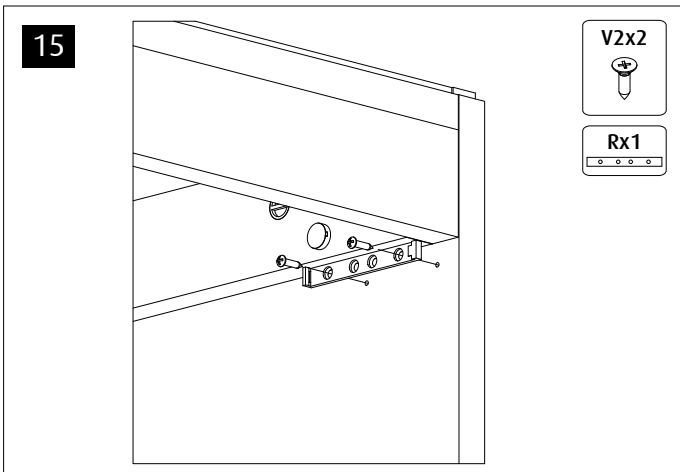

Red Sea REEFER™

170 G2 / 200 G2

Aquarium & Cabinet Assembly Manual

Resource & Support Center:
www.redseafish.com/support/

Water Management

Cabinet

Label	Part Description	170 G2		200 G2	
		BLACK	WHITE	BLACK	WHITE
A	Cabinet Bottom	5272G2		7672B	
B1	Cabinet Rear	7674B		7674B	
B2	Cabinet Side Top Support Left	4904G2-L		7680LB-G2	
B3	Cabinet Side Top Support Right	4904G2-R		7680RB-G2	
B4	Cabinet Rear Bottom Support	6132B		6132B	
C	Cabinet Top (Located under the glass tank)	4899G2		7671G2	
D	Cabinet Door 60	5275B	5275W	5275B	5275W
E	Cabinet Front Upper	7676B		7676B	
F	Cabinet Side Left	4900G2-B	4900G2-WB	7679B-G2	7679WB-G2
G	Cabinet Side Right	4901G2-B	4901G2-WB	7678B-G2	7678WB-G2
H	Cabinet Socket	7673B	7673WB	7673B	7673WB

		170/200
L1		2
L2		2
M		28
N		32
P		28
Q		28
R		1
S		1
V1		12
V2		2
V3		11
W		11
ZP		8
ZW		
ZB		

17

A

B

x4

C

x8

18