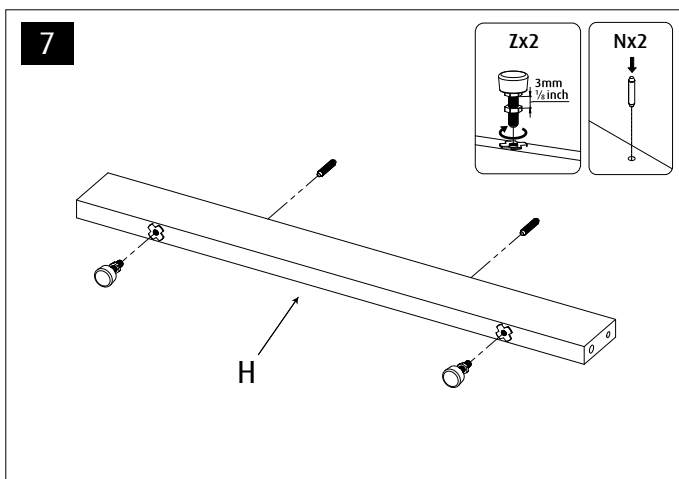

Red Sea REEFER™

170 G2 / 200 G2

Aquarium & Cabinet Assembly Manual

Resource & Support Center:
www.redseafish.com/support/

Water Management

Cabinet

Label	Part Description	170 G2		200 G2	
		BLACK	WHITE	BLACK	WHITE
A	Cabinet Bottom	5272G2		7672B	
B1	Cabinet Rear	7674B		7674B	
B2	Cabinet Side Top Support Left	4904G2-L		7680LB-G2	
B3	Cabinet Side Top Support Right	4904G2-R		7680RB-G2	
B4	Cabinet Rear Bottom Support	6132B		6132B	
C	Cabinet Top (Located under the glass tank)	4899G2		7671G2	
D	Cabinet Door 60	5275B	5275W	5275B	5275W
E	Cabinet Front Upper	7676B		7676B	
F	Cabinet Side Left	4900G2-B	4900G2-WB	7679B-G2	7679WB-G2
G	Cabinet Side Right	4901G2-B	4901G2-WB	7678B-G2	7678WB-G2
H	Cabinet Socket	7673B	7673WB	7673B	7673WB

		170/200
L1		2
L2		2
M		28
N		32
P		28
Q		28
R		1
S		1
V1		12
V2		2
V3		11
W		11
ZP		8
ZW		
ZB		

17

A

B

x4

C

x8

18