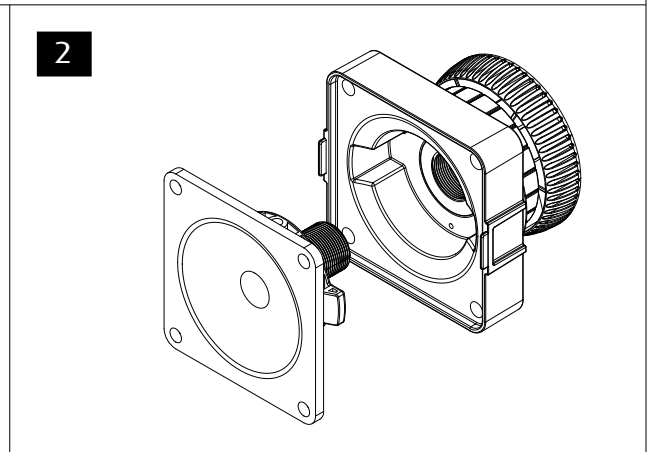

MAINTENANCE