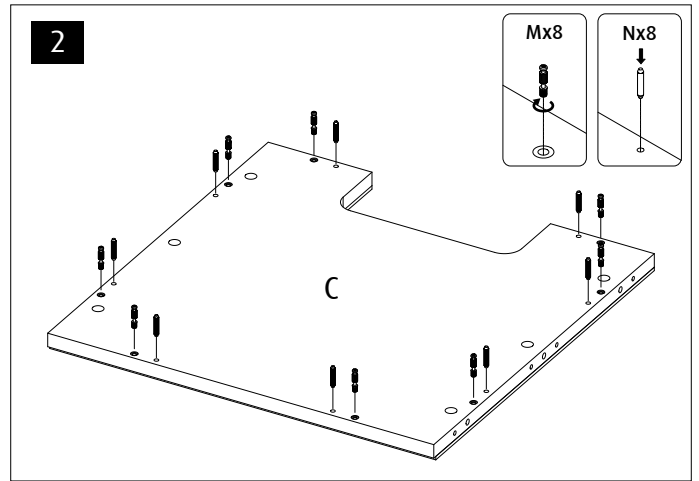

Red Sea REEFER™

170 G2 / 200 G2

Aquarium & Cabinet Assembly Manual

Resource & Support Center:
www.redseafish.com/support/

Water Management

Cabinet

Label	Part Description	170 G2		200 G2	
		BLACK	WHITE	BLACK	WHITE
A	Cabinet Bottom	5272G2		7672B	
B1	Cabinet Rear	7674B		7674B	
B2	Cabinet Side Top Support Left	4904G2-L		7680LB-G2	
B3	Cabinet Side Top Support Right	4904G2-R		7680RB-G2	
B4	Cabinet Rear Bottom Support	6132B		6132B	
C	Cabinet Top (Located under the glass tank)	4899G2		7671G2	
D	Cabinet Door 60	5275B	5275W	5275B	5275W
E	Cabinet Front Upper	7676B		7676B	
F	Cabinet Side Left	4900G2-B	4900G2-WB	7679B-G2	7679WB-G2
G	Cabinet Side Right	4901G2-B	4901G2-WB	7678B-G2	7678WB-G2
H	Cabinet Socket	7673B	7673WB	7673B	7673WB

		170/200
L1		2
L2		2
M		28
N		32
P		28
Q		28
R		1
S		1
V1		12
V2		2
V3		11
W		11
ZP		8
ZW		
ZB		

17

A

B

x4

C

x8

18