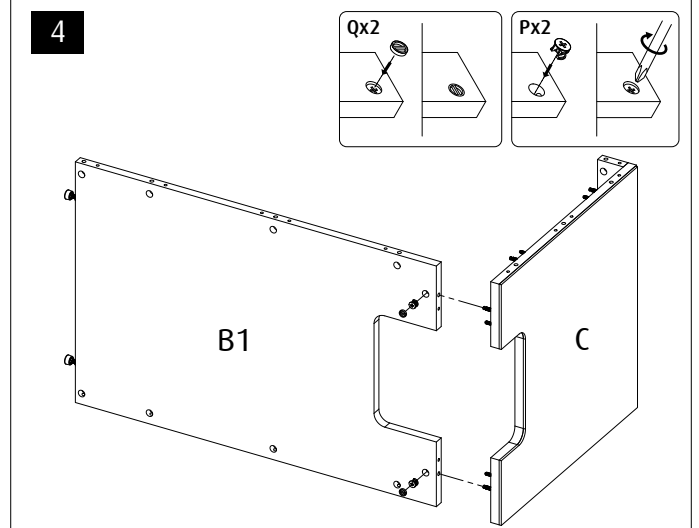

Red Sea REEFER™

170 G2 / 200 G2

Aquarium & Cabinet Assembly Manual

Resource & Support Center:
www.redseafish.com/support/

Water Management

Cabinet

Label	Part Description	170 G2		200 G2	
		BLACK	WHITE	BLACK	WHITE
A	Cabinet Bottom	5272G2		7672B	
B1	Cabinet Rear	7674B		7674B	
B2	Cabinet Side Top Support Left	4904G2-L		7680LB-G2	
B3	Cabinet Side Top Support Right	4904G2-R		7680RB-G2	
B4	Cabinet Rear Bottom Support	6132B		6132B	
C	Cabinet Top (Located under the glass tank)	4899G2		7671G2	
D	Cabinet Door 60	5275B	5275W	5275B	5275W
E	Cabinet Front Upper	7676B		7676B	
F	Cabinet Side Left	4900G2-B	4900G2-WB	7679B-G2	7679WB-G2
G	Cabinet Side Right	4901G2-B	4901G2-WB	7678B-G2	7678WB-G2
H	Cabinet Socket	7673B	7673WB	7673B	7673WB

		170/200
L1		2
L2		2
M		28
N		32
P		28
Q		28
R		1
S		1
V1		12
V2		2
V3		11
W		11
ZP		8
ZW		
ZB		

17

A

B

x4

C

x8

18