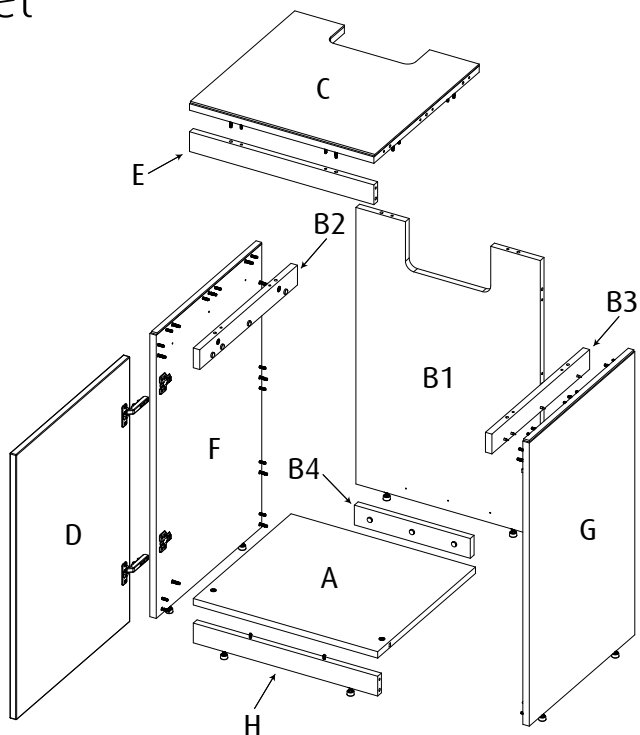

Red Sea REEFER™

170 G2 / 200 G2

Aquarium & Cabinet Assembly Manual

Resource & Support Center:
www.redseafish.com/support/

Water Management

Cabinet

Label	Part Description	170 G2		200 G2	
		BLACK	WHITE	BLACK	WHITE
A	Cabinet Bottom	5272G2		7672B	
B1	Cabinet Rear	7674B		7674B	
B2	Cabinet Side Top Support Left	4904G2-L		7680LB-G2	
B3	Cabinet Side Top Support Right	4904G2-R		7680RB-G2	
B4	Cabinet Rear Bottom Support	6132B		6132B	
C	Cabinet Top (Located under the glass tank)	4899G2		7671G2	
D	Cabinet Door 60	5275B	5275W	5275B	5275W
E	Cabinet Front Upper	7676B		7676B	
F	Cabinet Side Left	4900G2-B	4900G2-WB	7679B-G2	7679WB-G2
G	Cabinet Side Right	4901G2-B	4901G2-WB	7678B-G2	7678WB-G2
H	Cabinet Socket	7673B	7673WB	7673B	7673WB

		170/200
L1		2
L2		2
M		28
N		32
P		28
Q		28
R		1
S		1
V1		12
V2		2
V3		11
W		11
ZP		8
ZW		
ZB		

17

A

B

x4

C

x8

18