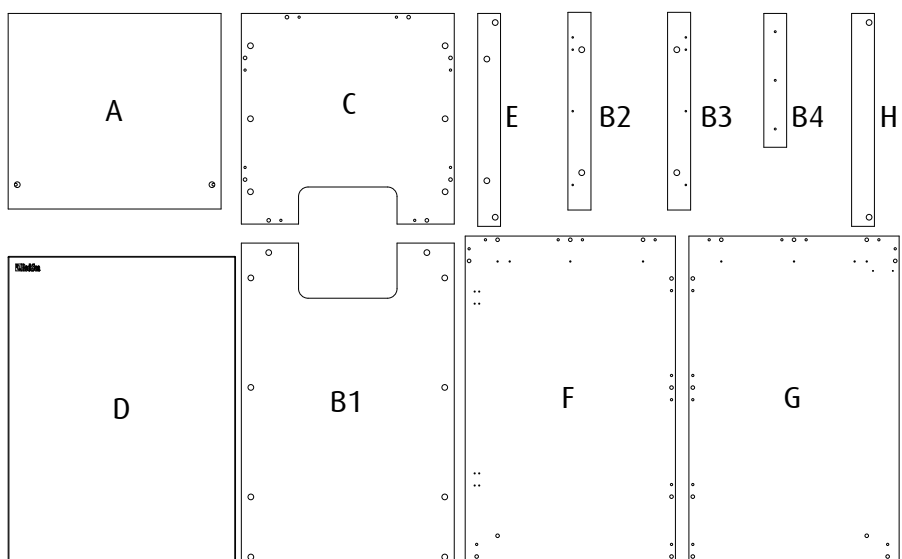

Red Sea REEFER™

170 G2 / 200 G2

Aquarium & Cabinet Assembly Manual

Resource & Support Center:
www.redseafish.com/support/

Water Management

Cabinet

Label	Part Description	170 G2		200 G2	
		BLACK	WHITE	BLACK	WHITE
A	Cabinet Bottom	5272G2		7672B	
B1	Cabinet Rear	7674B		7674B	
B2	Cabinet Side Top Support Left	4904G2-L		7680LB-G2	
B3	Cabinet Side Top Support Right	4904G2-R		7680RB-G2	
B4	Cabinet Rear Bottom Support	6132B		6132B	
C	Cabinet Top (Located under the glass tank)	4899G2		7671G2	
D	Cabinet Door 60	5275B	5275W	5275B	5275W
E	Cabinet Front Upper	7676B		7676B	
F	Cabinet Side Left	4900G2-B	4900G2-WB	7679B-G2	7679WB-G2
G	Cabinet Side Right	4901G2-B	4901G2-WB	7678B-G2	7678WB-G2
H	Cabinet Socket	7673B	7673WB	7673B	7673WB

		170/200
L1		2
L2		2
M		28
N		32
P		28
Q		28
R		1
S		1
V1		12
V2		2
V3		11
W		11
ZP		8
ZW		
ZB		

17

A

B

x4

C

x8

18