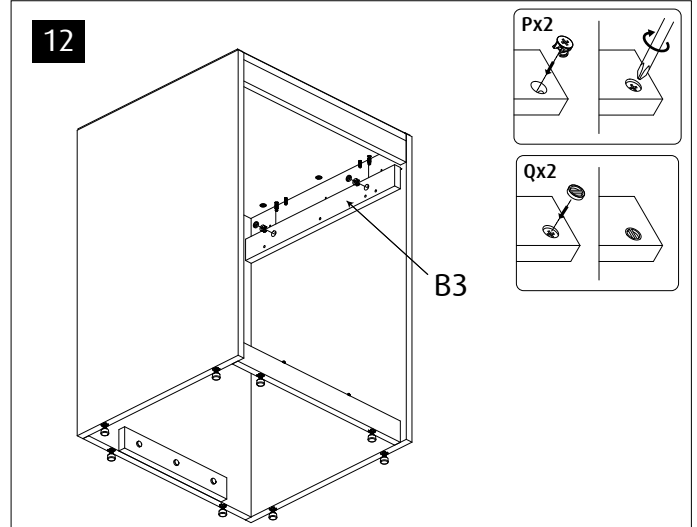

Red Sea REEFER™

170 G2 / 200 G2

Aquarium & Cabinet Assembly Manual

Resource & Support Center:
www.redseafish.com/support/

Water Management

Cabinet

Label	Part Description	170 G2		200 G2	
		BLACK	WHITE	BLACK	WHITE
A	Cabinet Bottom	5272G2		7672B	
B1	Cabinet Rear	7674B		7674B	
B2	Cabinet Side Top Support Left	4904G2-L		7680LB-G2	
B3	Cabinet Side Top Support Right	4904G2-R		7680RB-G2	
B4	Cabinet Rear Bottom Support	6132B		6132B	
C	Cabinet Top (Located under the glass tank)	4899G2		7671G2	
D	Cabinet Door 60	5275B	5275W	5275B	5275W
E	Cabinet Front Upper	7676B		7676B	
F	Cabinet Side Left	4900G2-B	4900G2-WB	7679B-G2	7679WB-G2
G	Cabinet Side Right	4901G2-B	4901G2-WB	7678B-G2	7678WB-G2
H	Cabinet Socket	7673B	7673WB	7673B	7673WB

		170/200
L1		2
L2		2
M		28
N		32
P		28
Q		28
R		1
S		1
V1		12
V2		2
V3		11
W		11
ZP		8
ZW		
ZB		

17

A

B

x4

C

x8

18