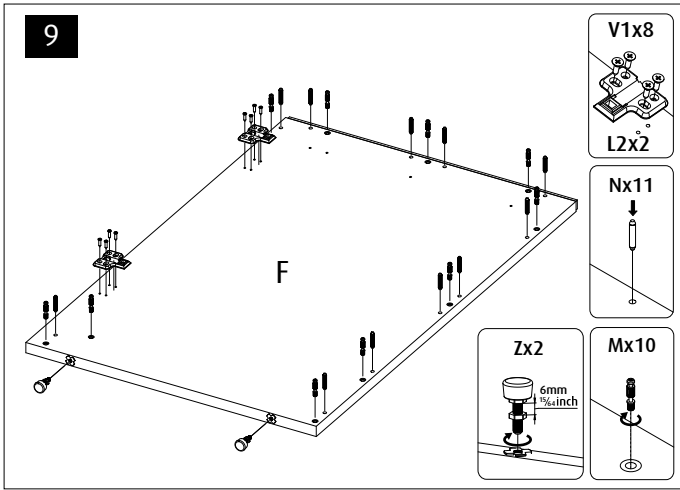

Red Sea REEFER™

170 G2 / 200 G2

Aquarium & Cabinet Assembly Manual

Resource & Support Center:
www.redseafish.com/support/

Water Management

Cabinet

Label	Part Description	170 G2		200 G2	
		BLACK	WHITE	BLACK	WHITE
A	Cabinet Bottom	5272G2		7672B	
B1	Cabinet Rear	7674B		7674B	
B2	Cabinet Side Top Support Left	4904G2-L		7680LB-G2	
B3	Cabinet Side Top Support Right	4904G2-R		7680RB-G2	
B4	Cabinet Rear Bottom Support	6132B		6132B	
C	Cabinet Top (Located under the glass tank)	4899G2		7671G2	
D	Cabinet Door 60	5275B	5275W	5275B	5275W
E	Cabinet Front Upper	7676B		7676B	
F	Cabinet Side Left	4900G2-B	4900G2-WB	7679B-G2	7679WB-G2
G	Cabinet Side Right	4901G2-B	4901G2-WB	7678B-G2	7678WB-G2
H	Cabinet Socket	7673B	7673WB	7673B	7673WB

		170/200
L1		2
L2		2
M		28
N		32
P		28
Q		28
R		1
S		1
V1		12
V2		2
V3		11
W		11
ZP		8
ZW		
ZB		

17

A

B

x4

C

x8

18