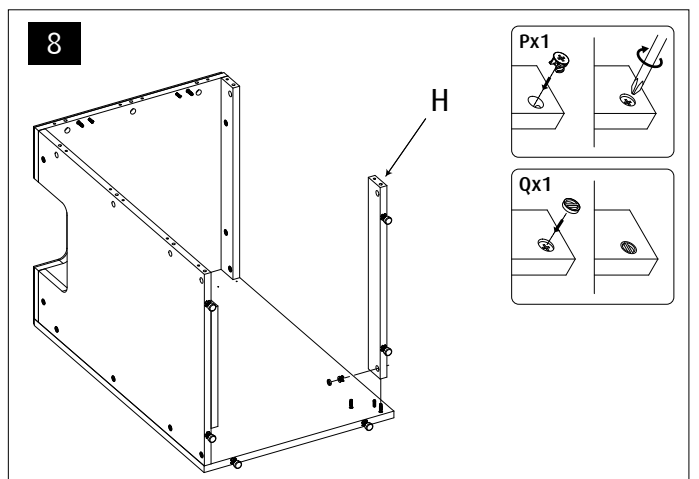

Red Sea REEFER™

170 G2 / 200 G2

Aquarium & Cabinet Assembly Manual

Resource & Support Center:
www.redseafish.com/support/

Water Management

Cabinet

Label	Part Description	170 G2		200 G2	
		BLACK	WHITE	BLACK	WHITE
A	Cabinet Bottom	5272G2		7672B	
B1	Cabinet Rear	7674B		7674B	
B2	Cabinet Side Top Support Left	4904G2-L		7680LB-G2	
B3	Cabinet Side Top Support Right	4904G2-R		7680RB-G2	
B4	Cabinet Rear Bottom Support	6132B		6132B	
C	Cabinet Top (Located under the glass tank)	4899G2		7671G2	
D	Cabinet Door 60	5275B	5275W	5275B	5275W
E	Cabinet Front Upper	7676B		7676B	
F	Cabinet Side Left	4900G2-B	4900G2-WB	7679B-G2	7679WB-G2
G	Cabinet Side Right	4901G2-B	4901G2-WB	7678B-G2	7678WB-G2
H	Cabinet Socket	7673B	7673WB	7673B	7673WB

		170/200
L1		2
L2		2
M		28
N		32
P		28
Q		28
R		1
S		1
V1		12
V2		2
V3		11
W		11
ZP		8
ZW		
ZB		

17

A

B

x4

C

x8

18