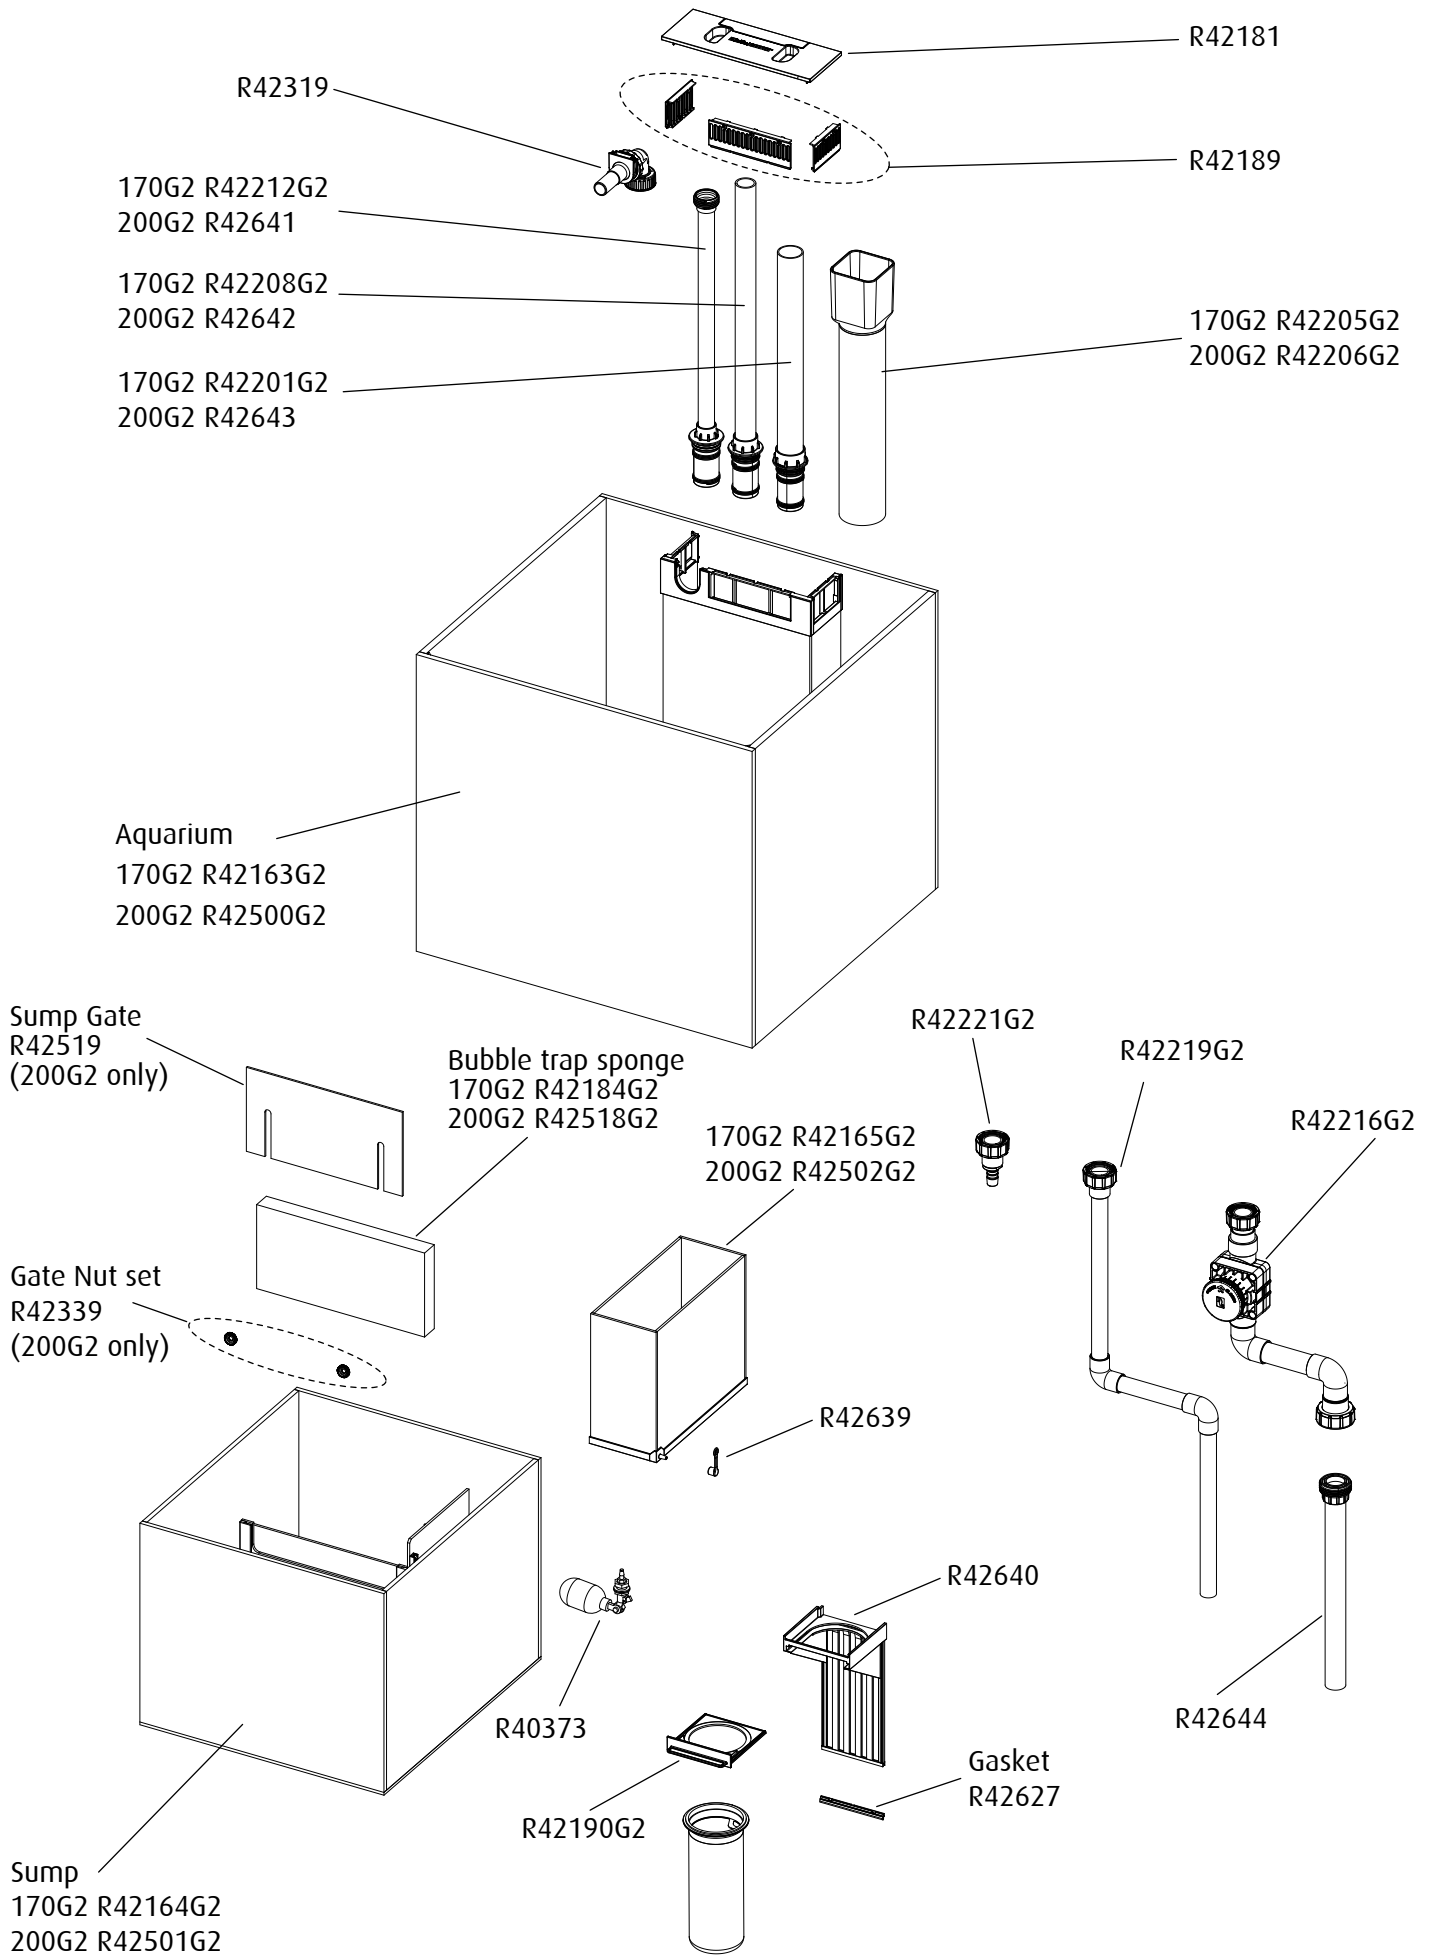

Red Sea REEFER™

170 G2 / 200 G2

Aquarium & Cabinet Assembly Manual

Resource & Support Center:
www.redseafish.com/support/

Water Management

Cabinet

Label	Part Description	170 G2		200 G2	
		BLACK	WHITE	BLACK	WHITE
A	Cabinet Bottom	5272G2		7672B	
B1	Cabinet Rear	7674B		7674B	
B2	Cabinet Side Top Support Left	4904G2-L		7680LB-G2	
B3	Cabinet Side Top Support Right	4904G2-R		7680RB-G2	
B4	Cabinet Rear Bottom Support	6132B		6132B	
C	Cabinet Top (Located under the glass tank)	4899G2		7671G2	
D	Cabinet Door 60	5275B	5275W	5275B	5275W
E	Cabinet Front Upper	7676B		7676B	
F	Cabinet Side Left	4900G2-B	4900G2-WB	7679B-G2	7679WB-G2
G	Cabinet Side Right	4901G2-B	4901G2-WB	7678B-G2	7678WB-G2
H	Cabinet Socket	7673B	7673WB	7673B	7673WB

		170/200
L1		2
L2		2
M		28
N		32
P		28
Q		28
R		1
S		1
V1		12
V2		2
V3		11
W		11
ZP		8
ZW		
ZB		

17

A

B

x4

C

x8

18

19

19

20

21

22

23

24

25