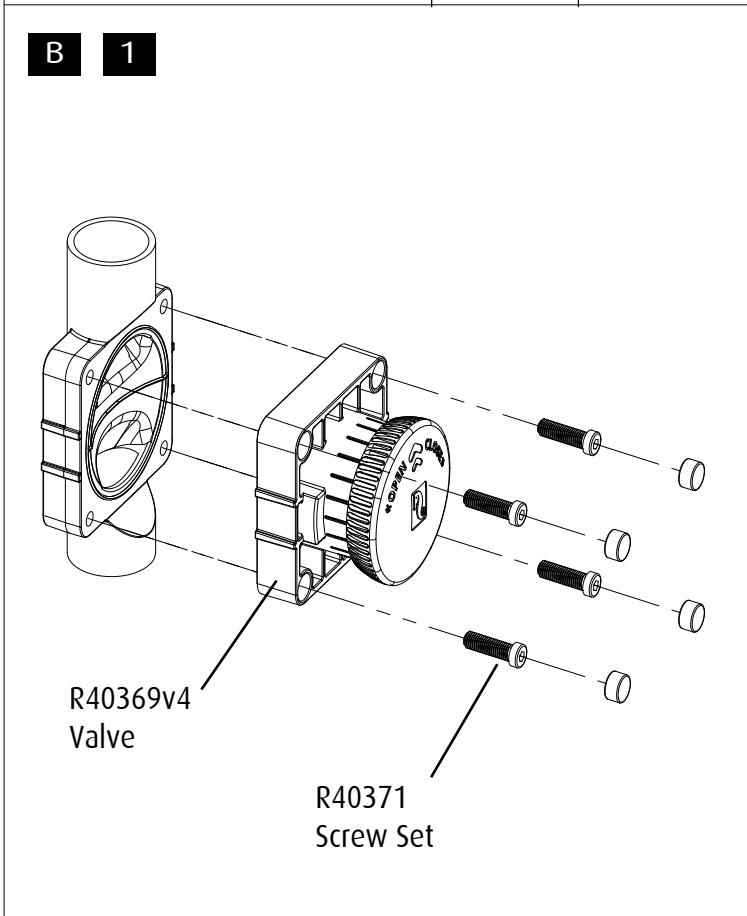

MAINTENANCE