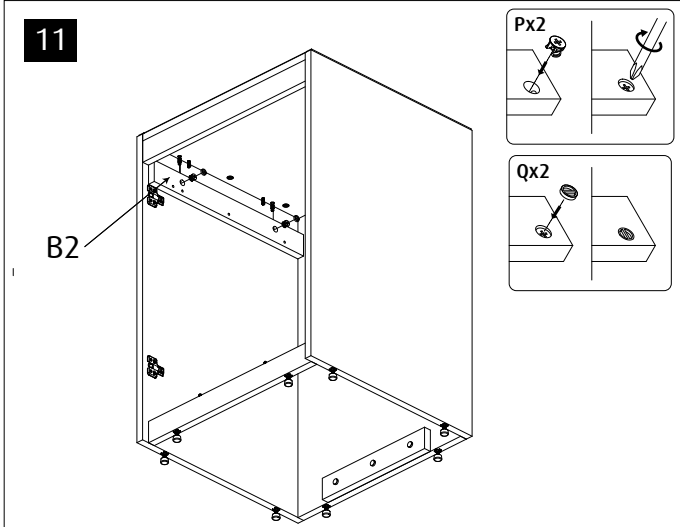

Red Sea REEFER™

170 G2 / 200 G2

Aquarium & Cabinet Assembly Manual

Resource & Support Center:
www.redseafish.com/support/

Water Management

Cabinet

Label	Part Description	170 G2		200 G2	
		BLACK	WHITE	BLACK	WHITE
A	Cabinet Bottom	5272G2		7672B	
B1	Cabinet Rear	7674B		7674B	
B2	Cabinet Side Top Support Left	4904G2-L		7680LB-G2	
B3	Cabinet Side Top Support Right	4904G2-R		7680RB-G2	
B4	Cabinet Rear Bottom Support	6132B		6132B	
C	Cabinet Top (Located under the glass tank)	4899G2		7671G2	
D	Cabinet Door 60	5275B	5275W	5275B	5275W
E	Cabinet Front Upper	7676B		7676B	
F	Cabinet Side Left	4900G2-B	4900G2-WB	7679B-G2	7679WB-G2
G	Cabinet Side Right	4901G2-B	4901G2-WB	7678B-G2	7678WB-G2
H	Cabinet Socket	7673B	7673WB	7673B	7673WB

		170/200
L1		2
L2		2
M		28
N		32
P		28
Q		28
R		1
S		1
V1		12
V2		2
V3		11
W		11
ZP		8
ZW		
ZB		

17

A

B

x4

C

x8

18