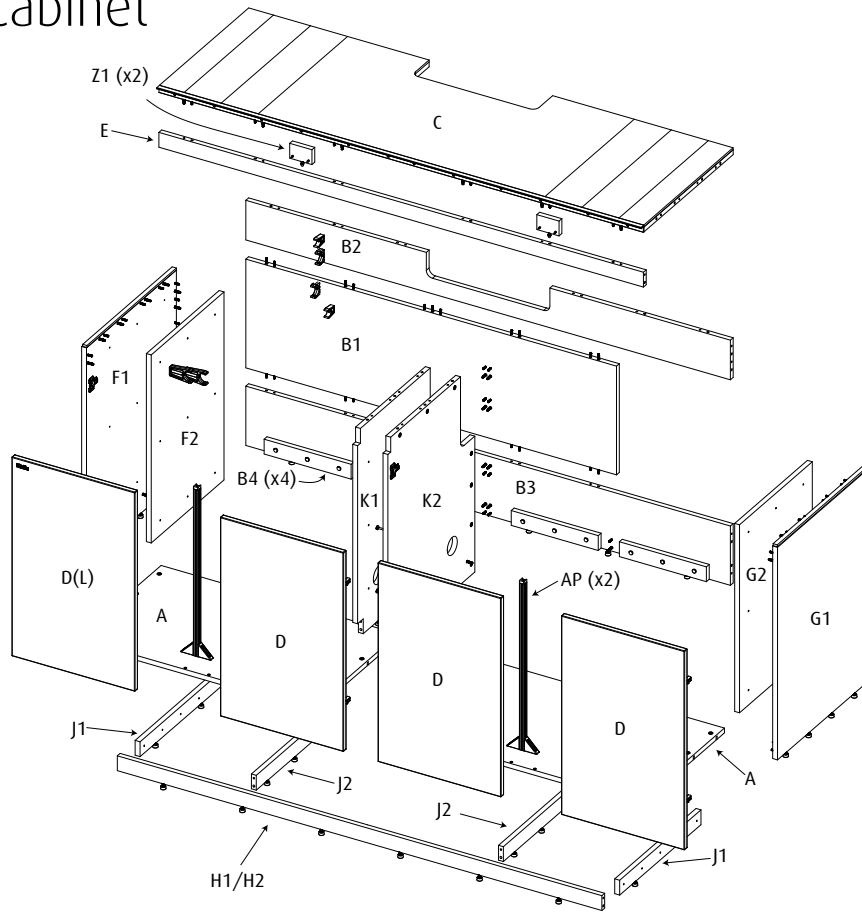

# **Red Sea REEFER™**

900 G2

---

Aquarium & Cabinet Assembly Manual

Resource & Support Center:  
[www.redseafish.com/support/](http://www.redseafish.com/support/)

# Cabinet

|    |  |    |         |        |    |
|----|--|----|---------|--------|----|
| L1 |  | 8  | V1      | ST4x16 | 48 |
| L2 |  |    | V3      | ST5x35 | 49 |
| N  |  | 80 | V5      | ST5x70 | 2  |
| M  |  | 75 | V6      | M5x10  | 2  |
| M2 |  | 8  | V7      | M6x10  | 4  |
| P  |  | 83 | V8      | ST5x22 | 2  |
| Q  |  | 83 | W       |        | 47 |
| S  |  | 4  | Y25-25  |        | 2  |
| T1 |  | 2  | Y40-57  |        | 2  |
| T2 |  | 6  | Y40-7.4 |        | 2  |
| Z1 |  | 2  | ZP      |        | 36 |
|    |  |    | ZW      |        |    |
|    |  |    | ZB      |        |    |